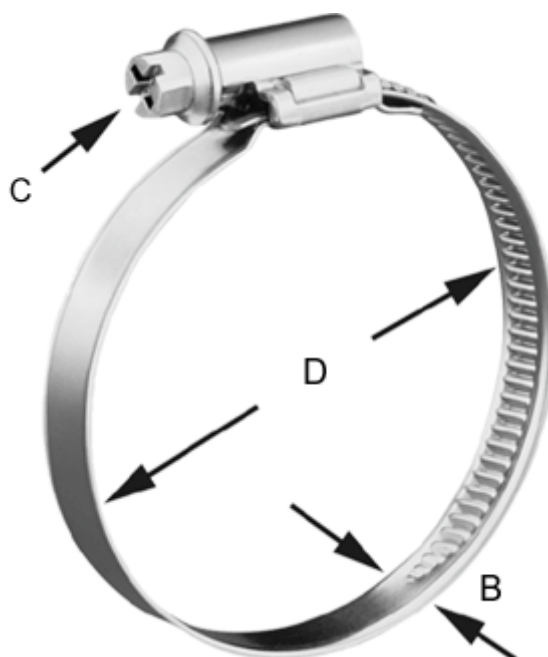

Article number: 021366705043

Description: Worm Drive Hose Clip
TORRO 35-50/12-C7 W5, IK á 500

Measures

C (screw type) = C7 - 7mm

Diameter D = 35-50

Width B = 12.0